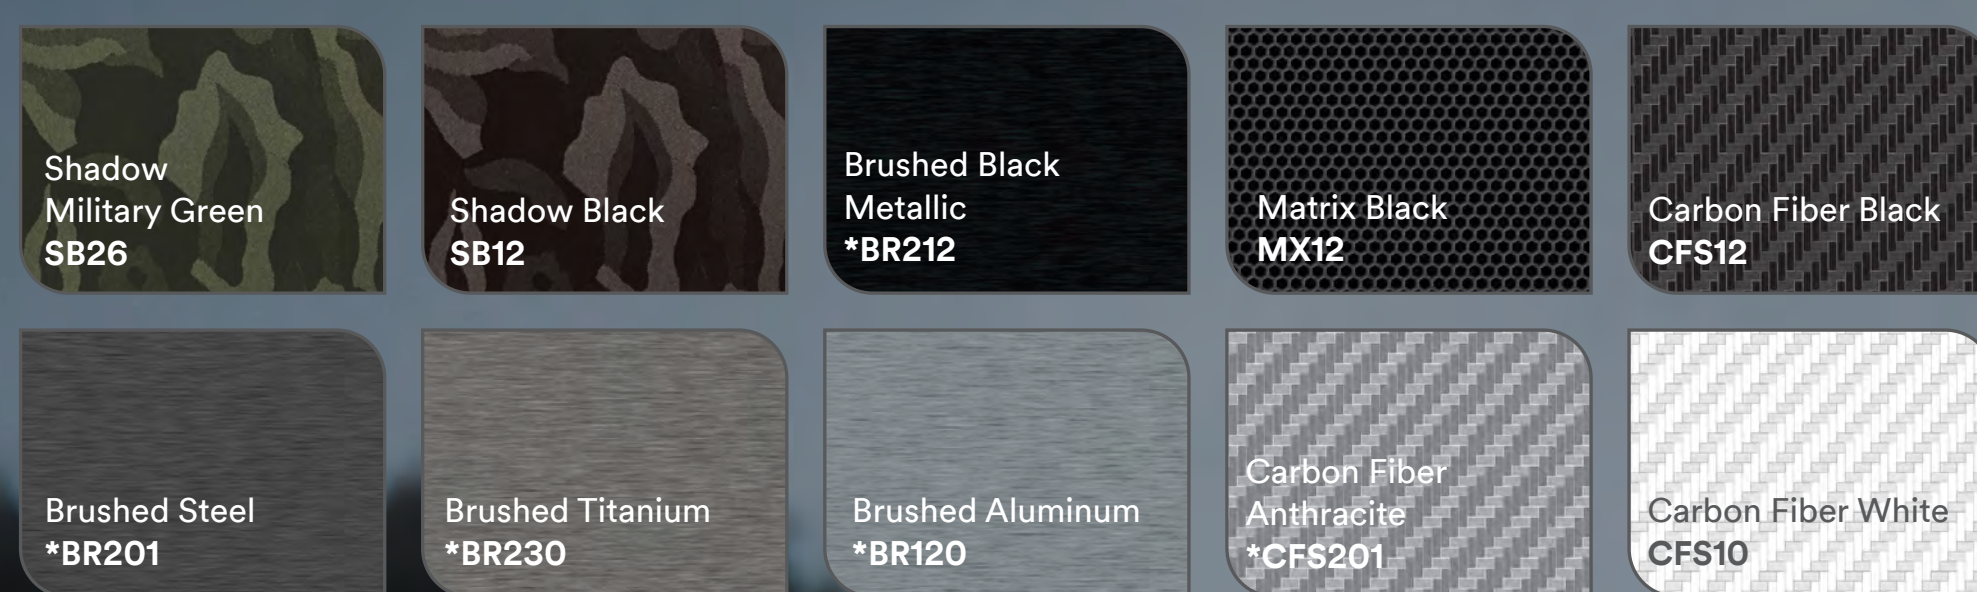

3M™ Wrap Film

Driven to inspire.

Gloss

Satin

Matte

Textures

Color Flips

Chrome

*Metallic, Chrome and/or Pearl Colors shown on monitor and when printed are approximate representation of actual colors available. © 3M 2018. All rights reserved. 3M is a trademark of 3M. All other trademarks are properties of their respective owners. Used under license in Canada. Printed in USA. Please recycle. OCTOBER 2018 75-5100-9328-4